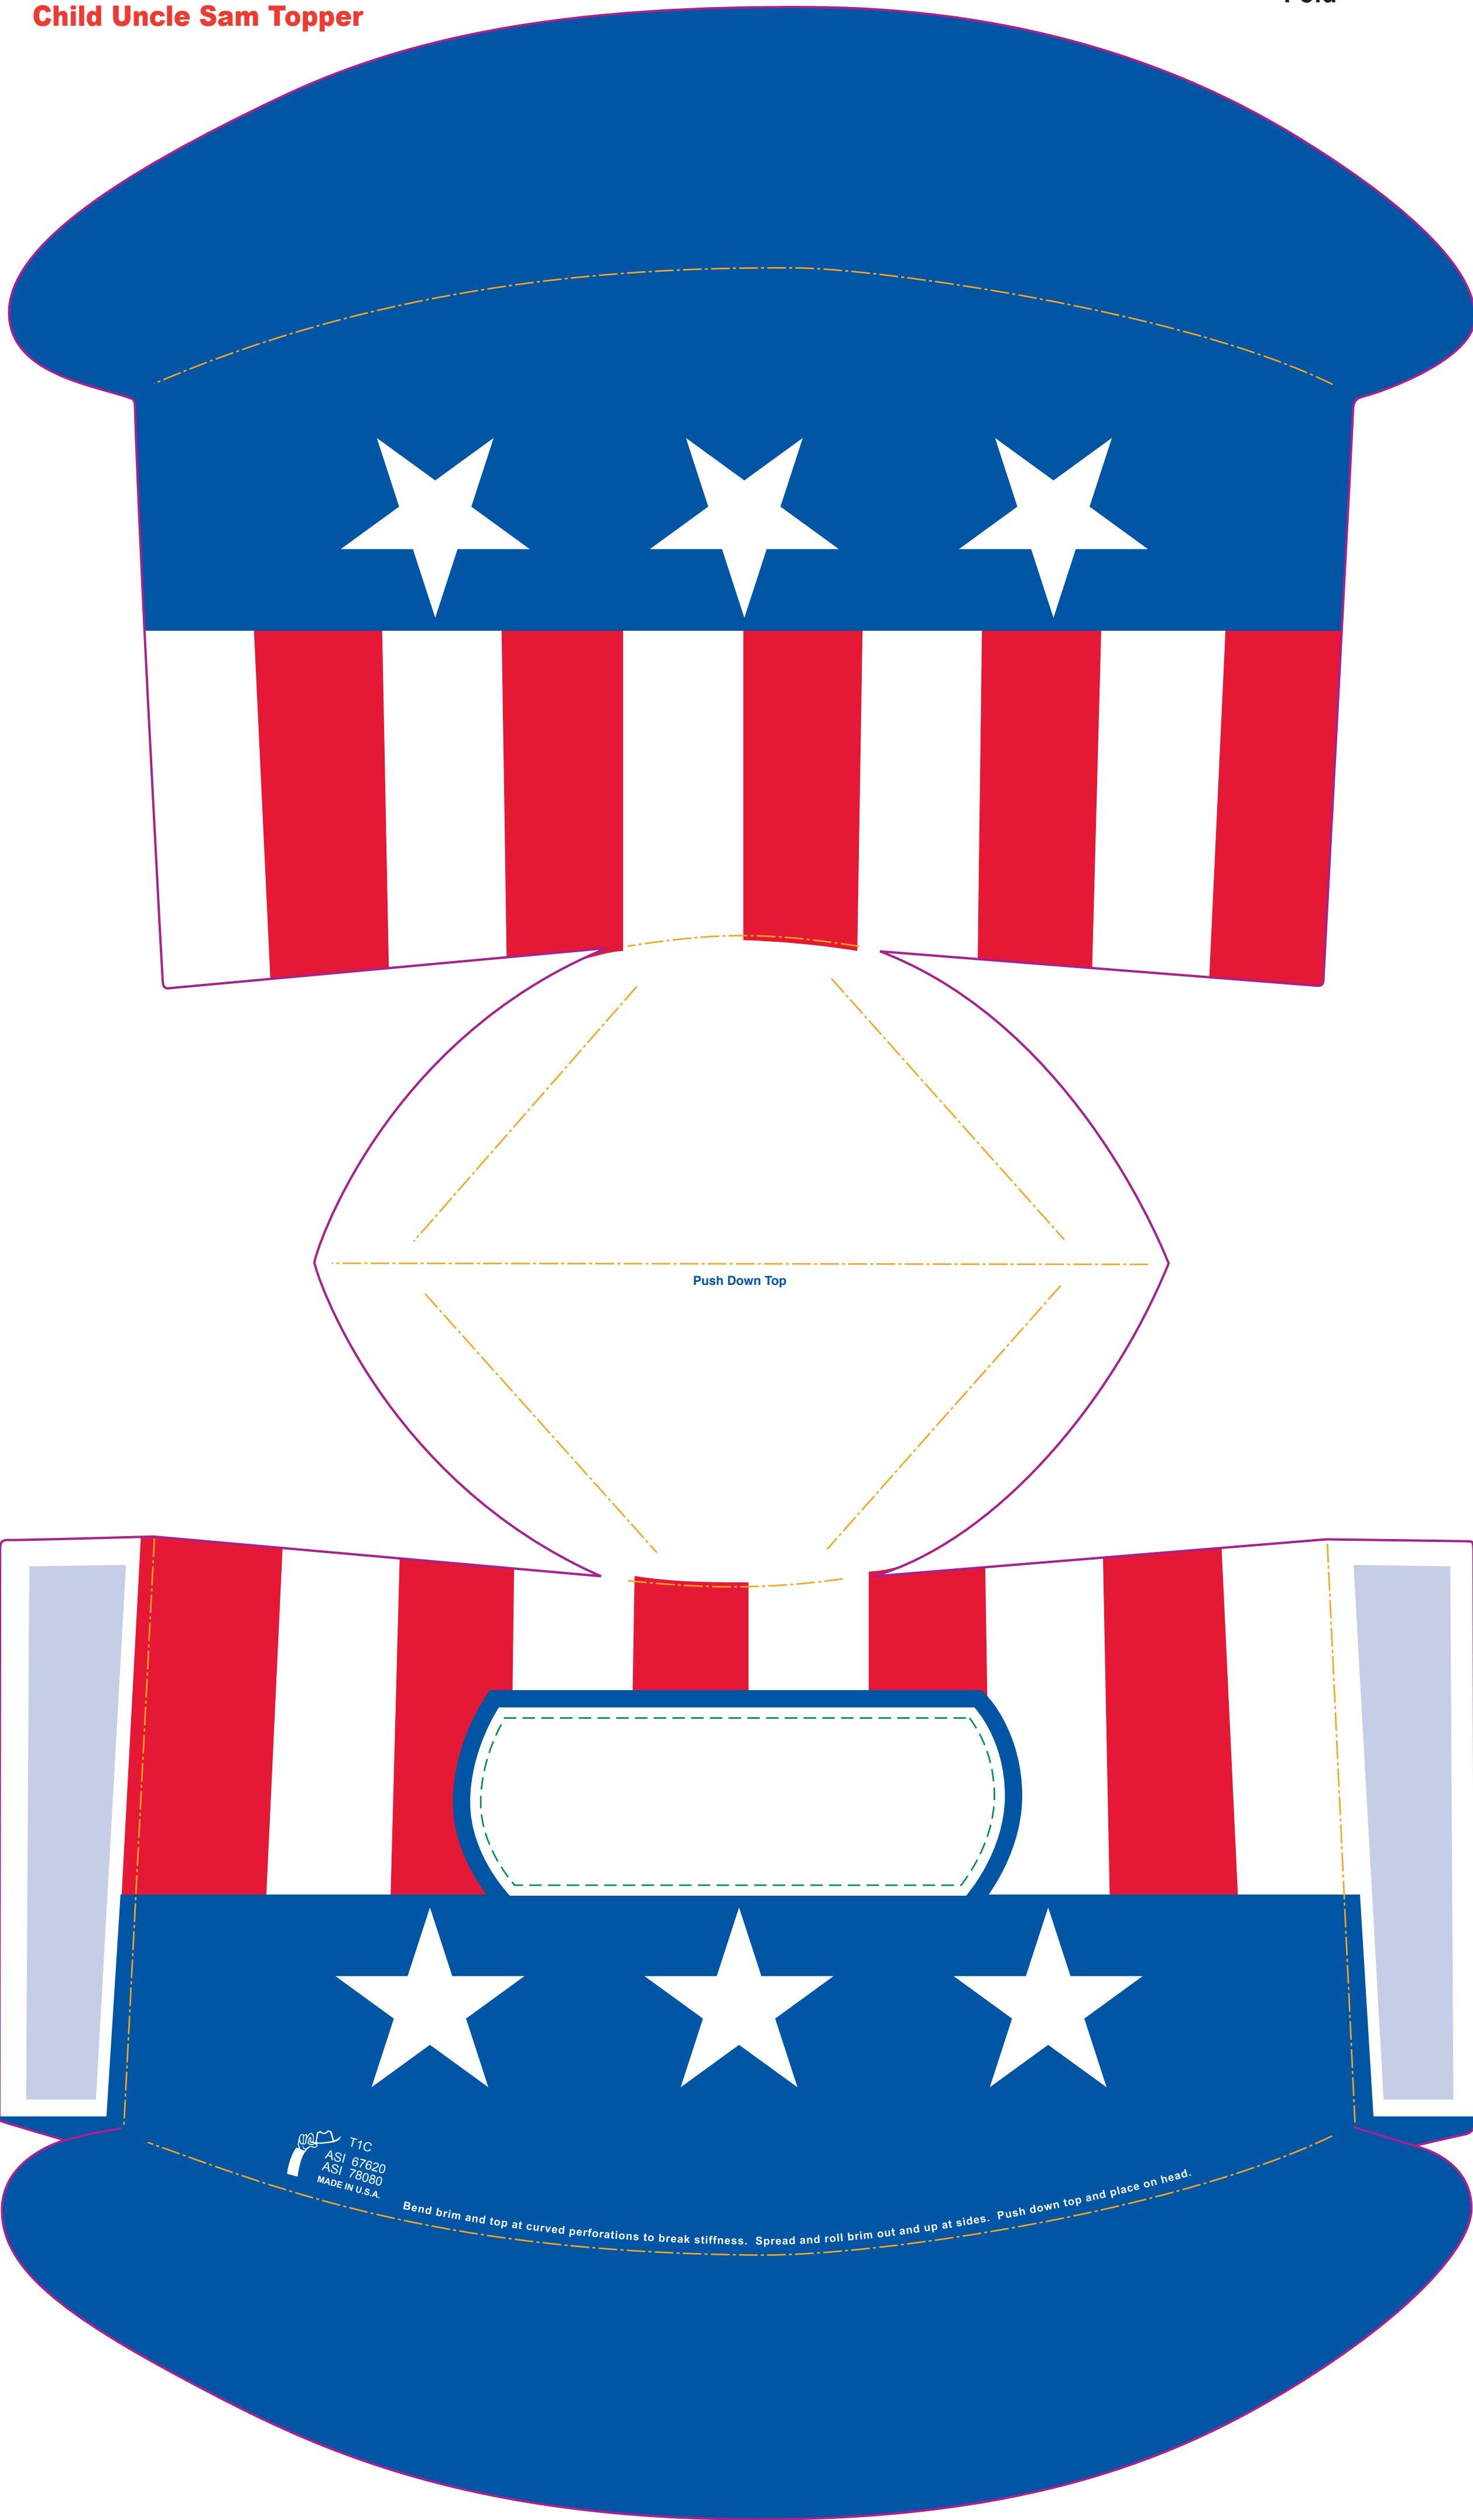

Actual size
Width: 13.125 in.
Height: 22.375 in.

T1C
Child Uncle Sam Topper

- Die Line
(represents actual cut product)
- - - Live Area
(3/16" inset from Die Line)
- - - Fold

Please keep all text and graphics inside the Live Area unless the graphic element is intended to bleed. Borders, if included, should bleed outward from the Live Area. Please model spot colors using the Pantone solid coated Matching System
Please submit all Fonts and Links for output with your Final Composite.